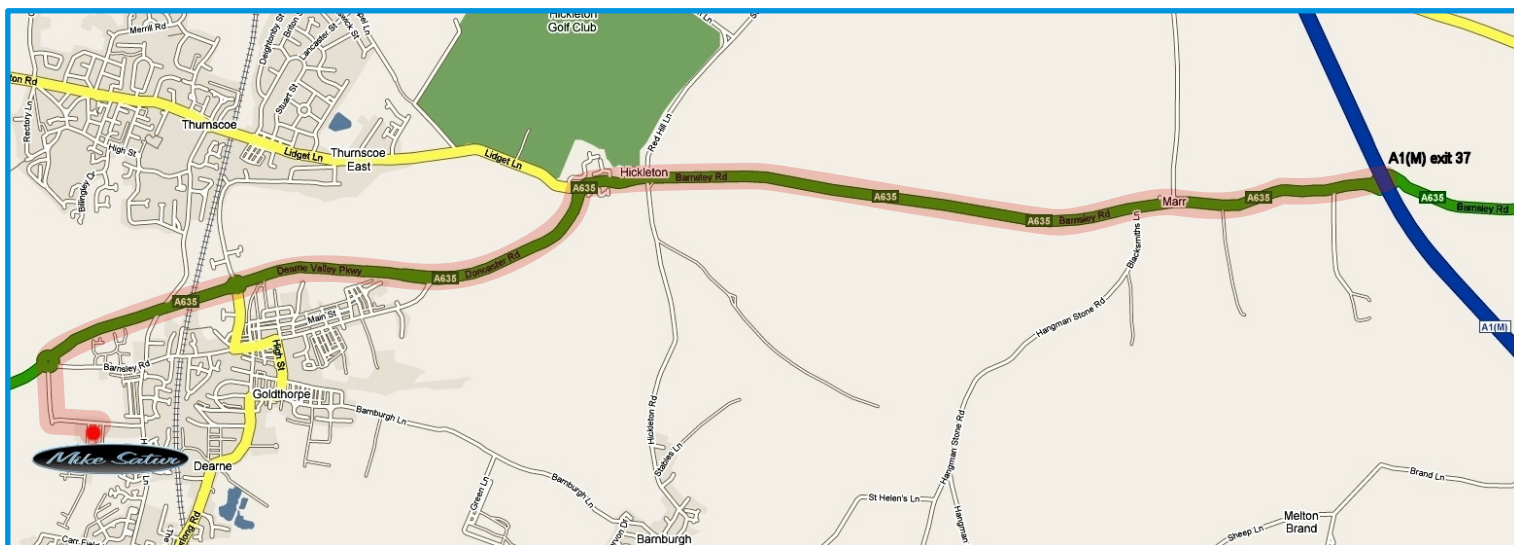

DESIGN · MANUFACTURE · TUNING · SERVICING · ACCIDENT REPAIRS

Mike Satur Ltd
Unit 3E
Commercial Road
Goldthorpe Industrial Estate
Goldthorpe
ROTHERHAM
S63 9BL
United Kingdom

HOW TO FIND US

Directions from A1(M) exit 37

Tel: +44 (0)1709 890555

Fax: +44 (0)1709 890642

e-Mail: sales@mikesatur.com

- 0.0 Leave the A1(M) motorway at exit 37 (Doncaster)
- 0.0 If you were Northbound on the A1(M), take the 1st exit, signposted **Barnsley A635**
- 0.0 If you were Southbound on the A1(M), take the 3rd exit, signposted **Barnsley A635**
- 0.8 Straight through **Marr** continuing along the A635 towards Barnsley
- 2.7 Straight through **Hickleton** continuing along the A635 towards Barnsley
- 3.5 Signpost: **Welcome to Goldthorpe!**
- 4.2 **Fields End Roundabout** - take the second exit signposted **Barnsley A635**
- 5.0 **Holly Grove Roundabout** take the 2nd exit onto **Goldthorpe Industrial Estate**
- 5.5 Take the first turning on the right after the Howcraft Industrial Supplies sign